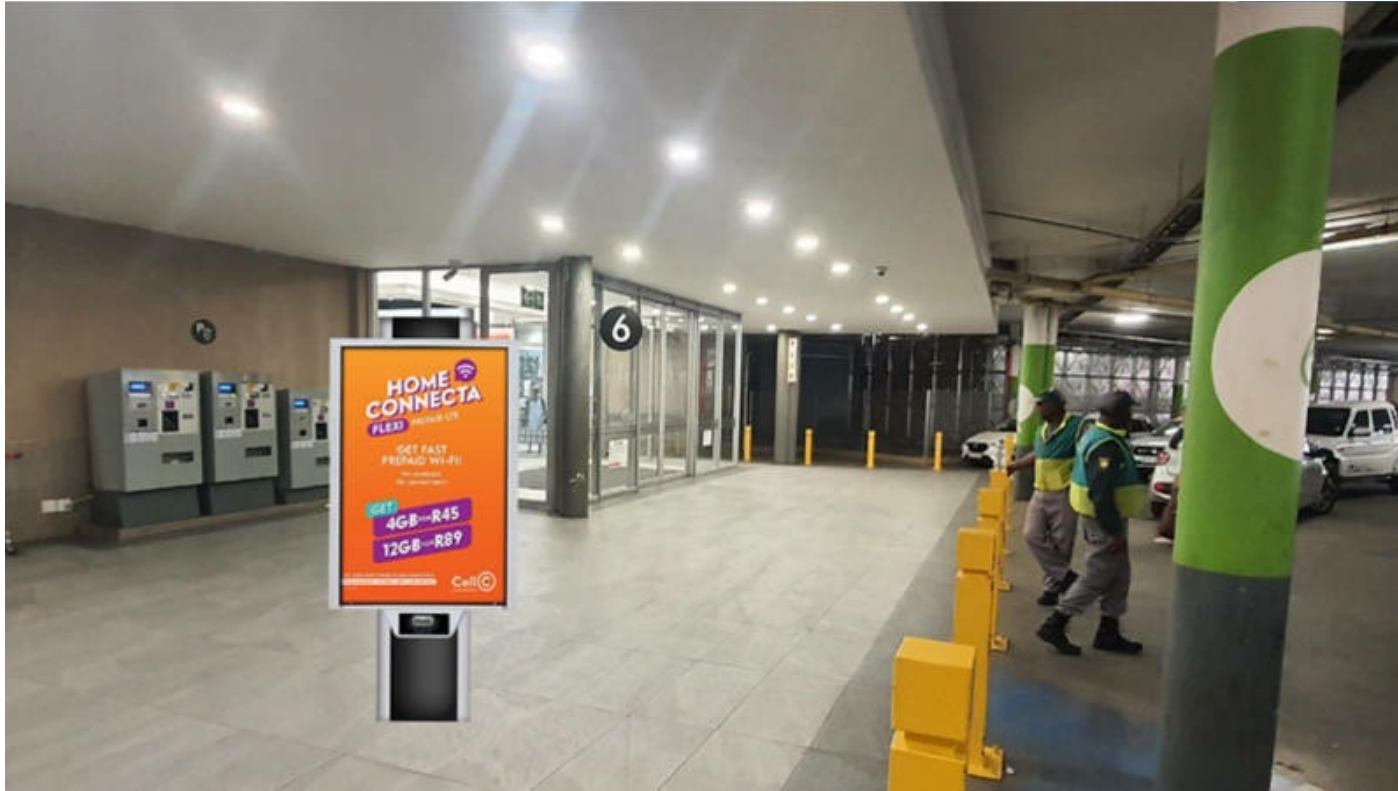

## Centurion Mall - RMCM03

### Site Description

The Centurion Mall is a beautiful centre situated in the choice area of Centurion, Gauteng. Easily accessible and along public transport routes with over 220 local and international shops to choose from, including: Woolworths, Checkers, Pick n Pay, Game, Shoprite, H&M, Cotton on, McDonald's, Château Gâteaux, Big Blue, Starbucks, to name a few. This mini pavelite is positioned on the ground floor at entrance 6.

### Specifications

Orientation: Portrait  
Dimensions: 1.8 x 1.2